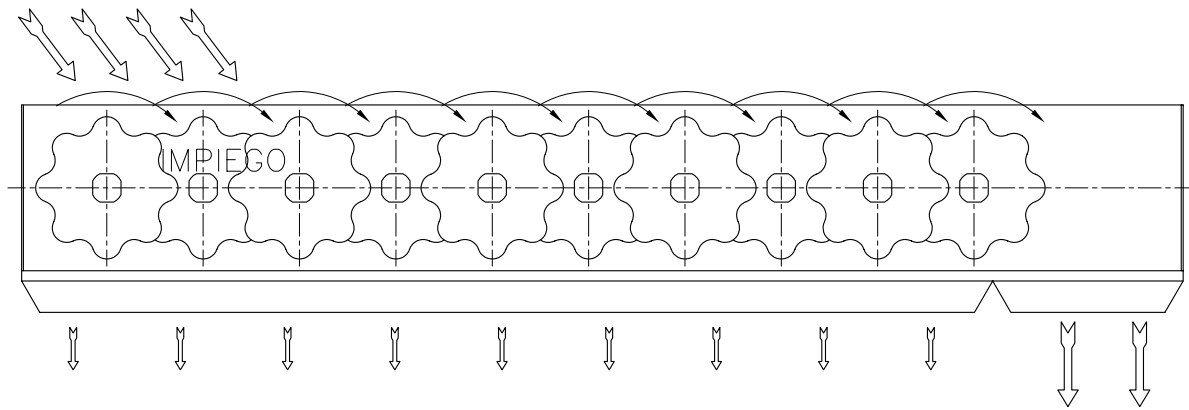

SEPARATORE A DISCHI

DISC SEPARATOR SEPARADOR A DISCOS SÉPARATEUR À DISQUES SCHEIBENABSCHEIDER

INGRESSO GREZZO
INLET MATERIAL

VAGLIATO
SCREENED MATERIAL

SCARTO
OVERSIZE

TYPE MATERIAL	CAPACITY
CLEANING OF SAW DUST FROM CHIPS	250 m ³ /h
SAW DUST CLEANING	250 m ³ /h
CHIPS CLEANING	250 m ³ /h
R.S.U. CLEANING	100 m ³ /h

Y : NUMBER OF DISK FOR SHAFT