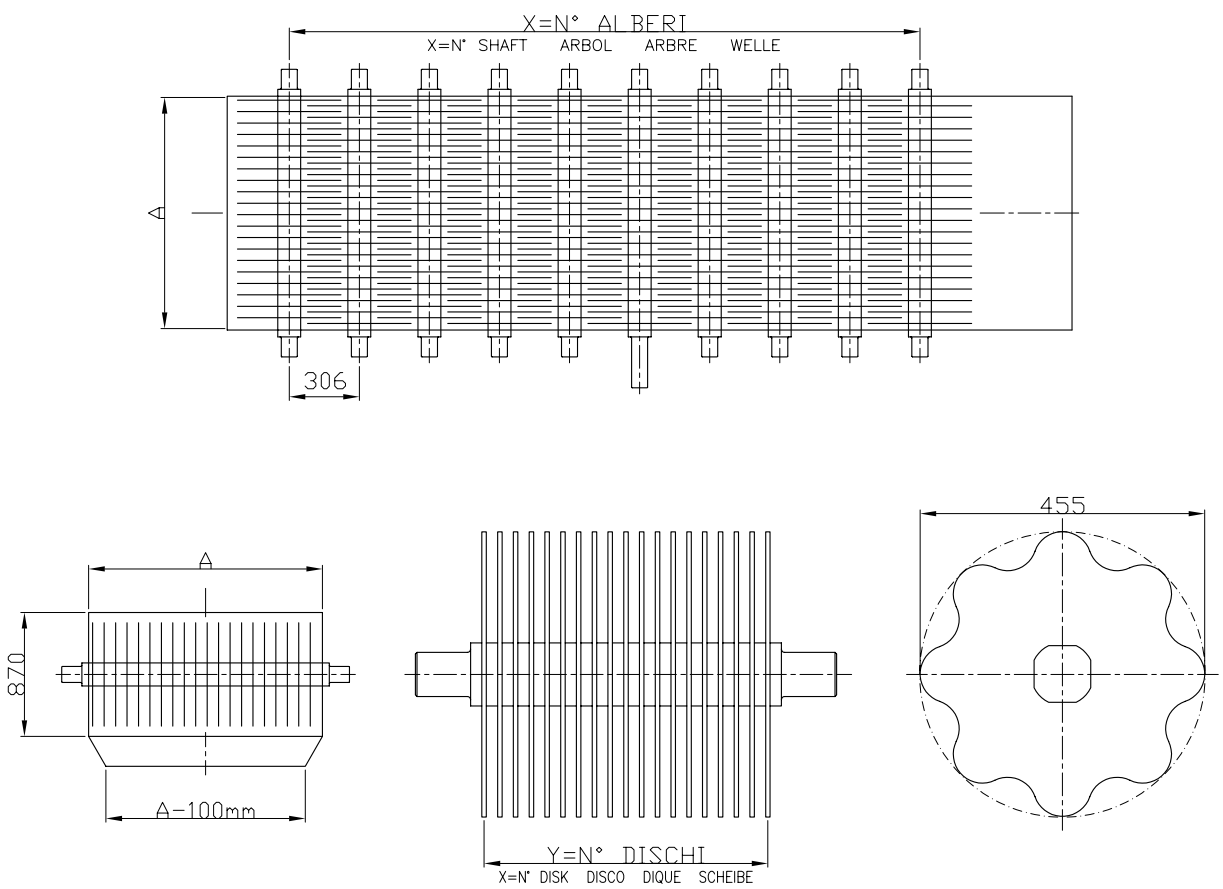

OFFICINE MECCANICHE
SAMEC
via IV Novembre ,1
CASTELVERDE (Cremona)
TEL 0372-427122 FAX 0372-428134
www.samecspa.com

SEPARATORE A DISCHI

DISC SEPARATOR SEPARADOR A DISCOS SEPARATEUR A DISQUES SCHEIBENABSCHEIDER

TYPE MATERIAL	A	X	Y
CLEANING OF SAW DUST FROM CHIPS	1000	15	50
SAW DUST CLEANING	1000	8	33
CHIPS CLEANING	1000	14	20
R.S.U. CLEANING	1200	14	33